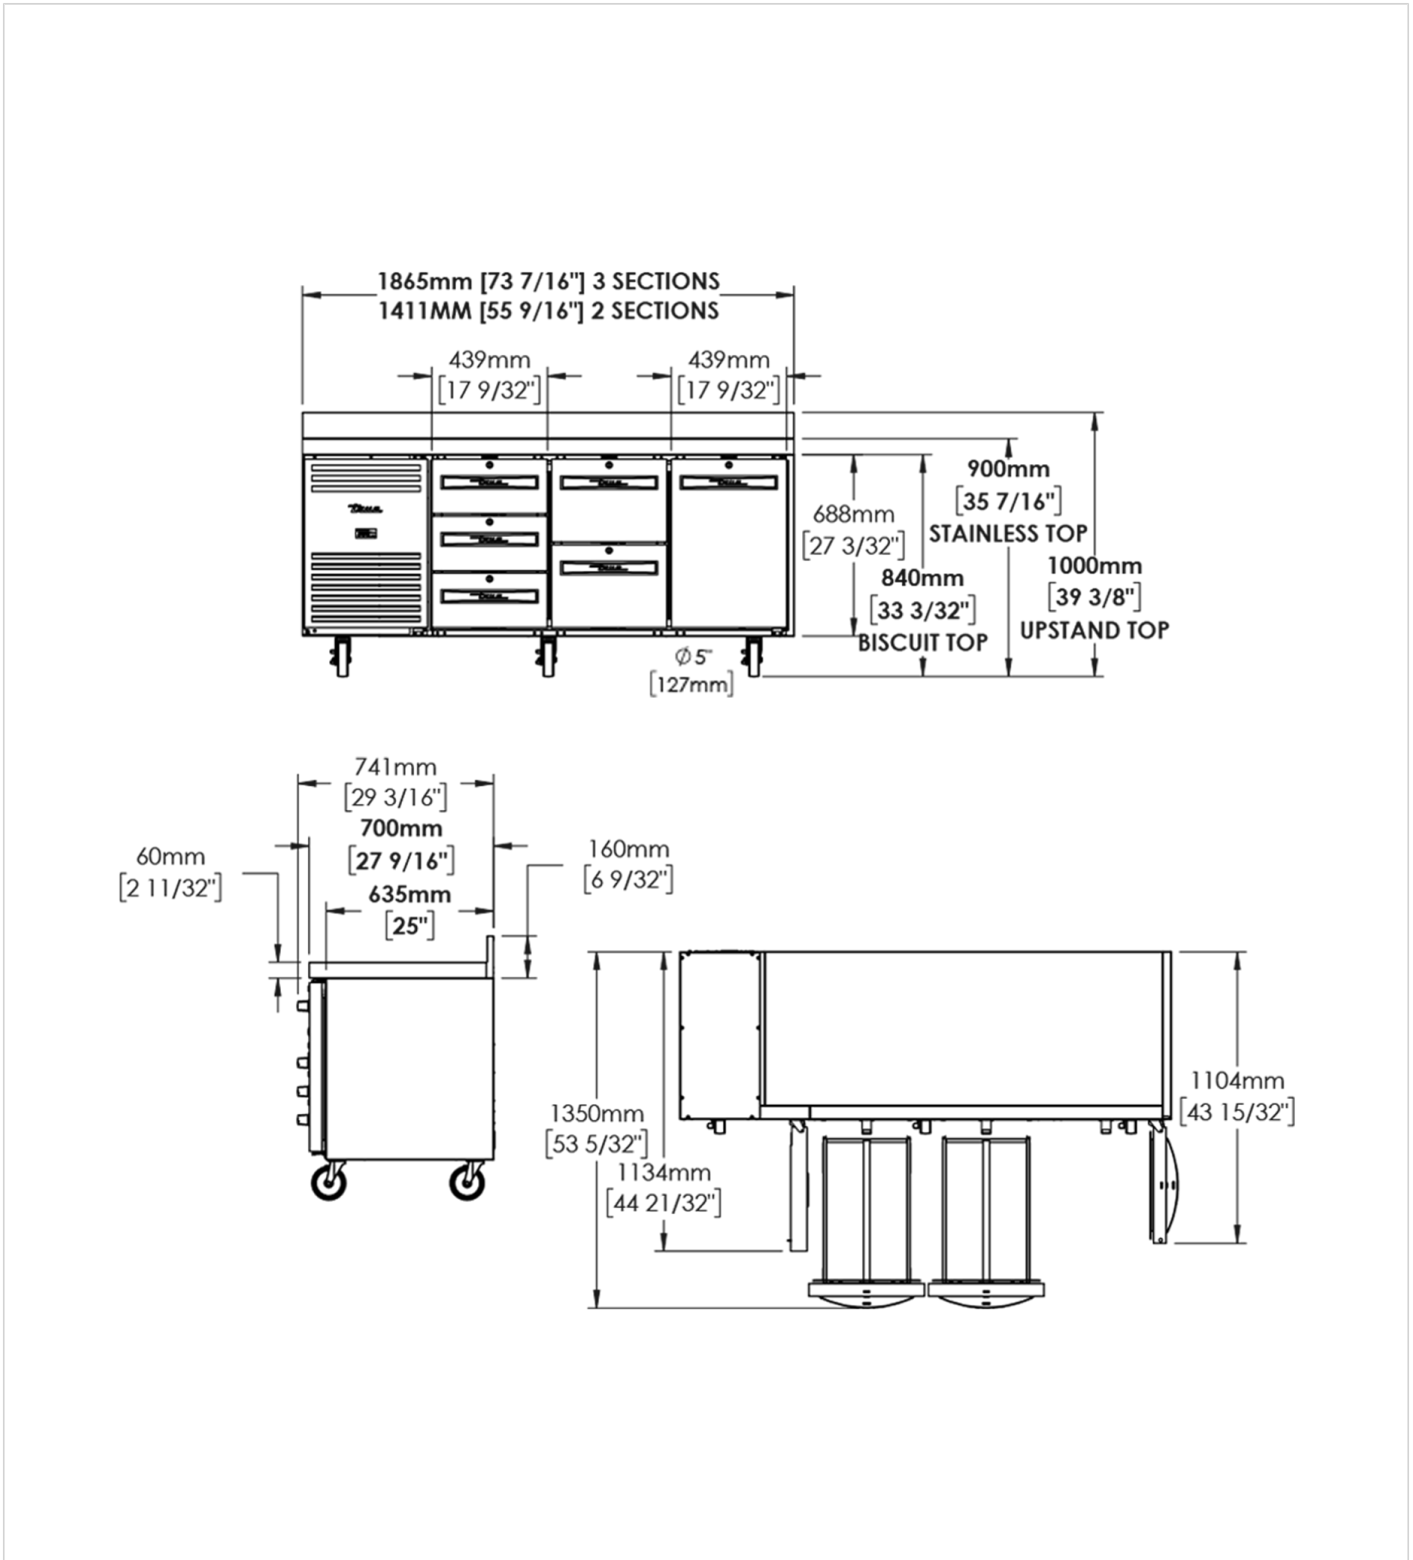

TCF1/2-CL-SS-DL-DR

 1/1 GN Counter Freezer, 2 Section

Dimensions		Build		Technical	
External Width (mm)	1411	Door Description	2 Solid Swing Doors	Temperature Holding	-23°C
External Depth (mm)	700	Door Opening	Left Door opens left, Right Door opens right. Configurable and Field Reversible.	Refrigerant	R290
External Height (mm)	900	Exterior Construction	Stainless steel front & countertop, aluminium sides & rear	Voltage / Frequency / Phase	220-240V/50Hz/1
Exclusions	Depth does not include 41mm for door handles.	Interior Construction	Clear coated aluminium, stainless steel base	Amps	0.7
Net Volume (Litres)	166	Air Intake Position	Front	Wattage	161
Gross Volume (Litres)	420	Ventilation Position	Front	Climate Class	5
Supplied Shelves	4	Clearance Required	Zero back and sides	Operating Statement	Heavy Duty: This appliance is intended for use in ambient temperatures up to 40°C.
Shelf Size (L x D mm)	530 x 325	Cord Length (Meters)	2.74	Testing Standard	EN 16825
Internal Net Height (mm)	500	Standard w/ Locks	standard	EEC	B
Unpackaged Weight (kg)	150			EI	34.5
Packaged Weight (kg)	161			kWh/24hr	3.17
Packaged Dimensions (W x D x H mm)	1563 x 801 x 1067			kWh/Annum	1158
Supplied Supports	ø 127 mm castors (152 mm height). Plinth mountable			Defrost Type	Auto

TFIUK@truemfg.com
TrueGermCustomerService@truemfg.com
TrueRefAus@truemfg.com

TCF1/2-CL-SS-DL-DR

🇬🇧 1/1 GN Counter Freezer, 2 Section

Specifications subject to change without notice.
Chart dimensions rounded up to the next whole millimeter (inches rounded up to the 1/8")